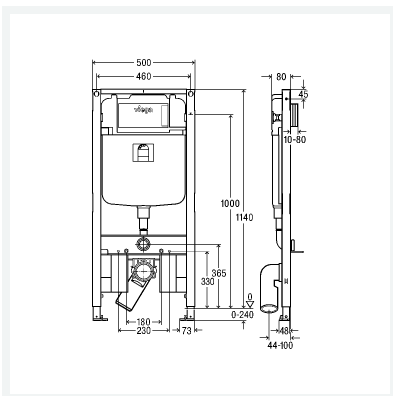

Prevista Dry WC element

8 cm

- for pre-wall mounting please order separately: Prevista Dry fixing set model 8570.36, 8570.66
- Compatible with all WC flush plates for Prevista, integration in Prevista Dry Plus, dual flush technology, barrier-free

Components

Powder-coated frame (40x40), concealed cistern 3F, condensate insulation for concealed cistern halogen-free according to DGNB ENV1.2 Criterion QS4 compliant, WC connection fitting, fixing material, Extensible lockable feet for height adjustment, water connection R $\frac{1}{2}$ on top, WC connection elbow DN90 made of PE, lip seal 100/90

Note

Flush plates and accessories: product group WC and urinal flush plates for Prevista.

Model 8523.11

Article 798 352

Properties

Partial flush volume factory setting	approx. 3 l	
Partial flush volume setting range	approx. 2–4 l	
Full flush volume factory setting	approx. 4.5 l	
Full flush volume setting range	approx. 3.5–7.5 l	
Maximum load	400 kg	
Construction height	CH	1140
Weight	37.248 lb	
Volume	105742 cm ³	
Material	steel, PE	