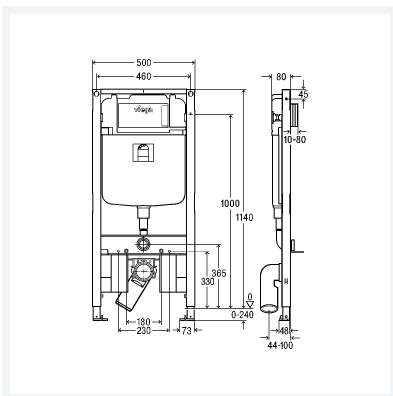

### Components

Powder-coated frame (40x40), concealed cistern 3F, WC connection fitting, fixing material, Extensible lockable feet for height adjustment, water connection R $\frac{1}{2}$  on top, WC connection elbow DN90 made of PE, lip seal 100/90

## Properties

Partial flush volume factory setting	approx. 3 l	
Partial flush volume setting range	approx. 2–4 l	
Full flush volume factory setting	approx. 4.5 l	
Full flush volume setting range	approx. 3.5–7.5 l	
Maximum load	400 kg	
Construction height	CH	1140
Weight	37.248 lb	
Volume	105742 cm <sup>3</sup>	
Material	steel, PE	